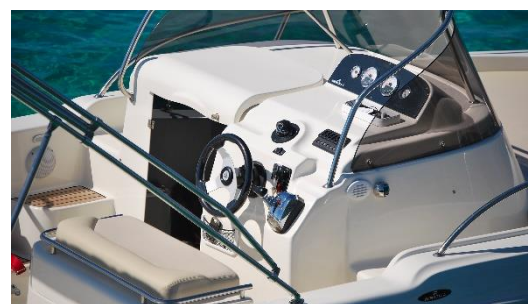

MINGOLLA BRAVA 26 WA (NEW)

NAUTICA
Pollini

MINGOLLA

General Data:

Shipyard and model: MINGOLLA – BRAVA 26 WA

Length: 7,40 mt - Beam: 2,75 mt

Load of people: 10

Weight (without engine): 1.800 kg

Max power: 350 Hp (1 or 2 outboard engine)

Berths: 2 - Bathroom: 1

Description:

The Brava 26 WA exceeds the usual day-boat standards by combining comfort, space on board and sensations. The optimized design makes it an ideal partner for weekend outings. Equipped with a large sundeck and two gangways on the left and right side that facilitate movement on the sundeck. The hull is highly performing thanks to a width of 2.75 m and a deep V at the bow, which allow stability and a smooth and dry navigation, even with a motorization of less than 350 HP. Inside: Cabin with double bed and separate bathroom.

Standard accessories: Steering console with stainless steel handrail, windshield, steering wheel and compass; 360° navigation lights and pole lights; Switch panel; Hydraulic steering; 332 lt fuel tank; Standing driver's seat with sink and stove top; Shower system 80 lt; Stainless steel cleats and eyebolts; Bow locker for anchor with hatch and sea discharge; Stainless steel bow roller; Fire extinguisher holder; Teak table; Full cushions with closed cells; Stainless steel ladder; Bilge pump. In the cabin: Full cushions; Padded side pockets; Separate bathroom; Wardrobe; Stainless steel spotlights and portholes.